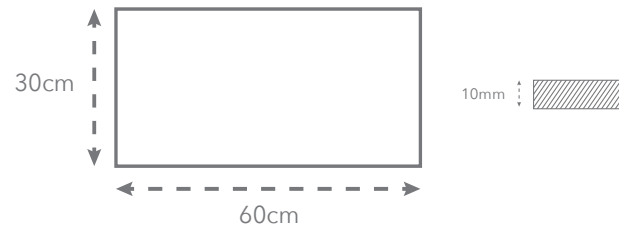

Grip

Properties

Other formats available

Other finishes available

Sizes available

MOBILE SAMPLE LIBRARY REFERENCE

Stone Look
High Slip
EPD Group 1 - Garda Range

ECO FRIENDLY TILES®
The planet, covered