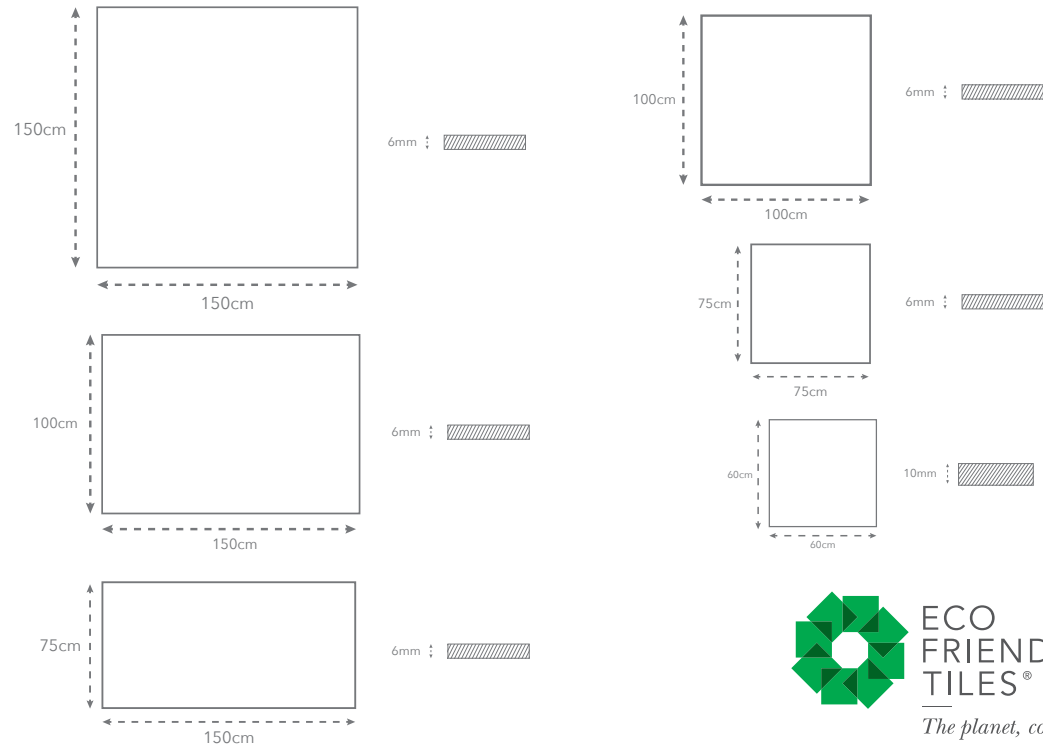

Sizes available

MOBILE SAMPLE LIBRARY REFERENCE

Metallic/Solid Colour
Designer Series
Porcelain

www.ecofriendlytiles.co.uk

ECO FRIENDLY TILES®

The planet, covered

Eco Friendly Tiles Ltd
Ground Floor, Solon House
40a Peterborough Road
London
SW6 3BN

0844 980 2233
info@ecofriendlytiles.co.uk