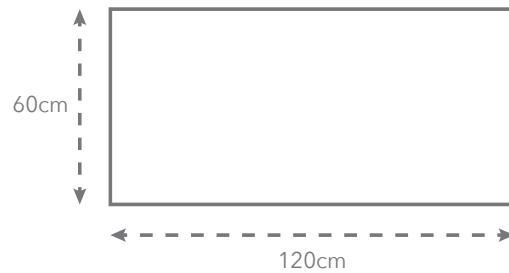

### Sizes available

MOBILE SAMPLE LIBRARY REFERENCE

Solid Colour  
High Slip  
Porcelain

[www.ecofriendlytiles.co.uk](http://www.ecofriendlytiles.co.uk)

**ECO FRIENDLY TILES®**  
*The planet, covered*

Eco Friendly Tiles Ltd  
Ground Floor, Solon House  
40a Peterborough Road  
London  
SW6 3BN  
0844 980 2233  
info@ecofriendlytiles.co.uk