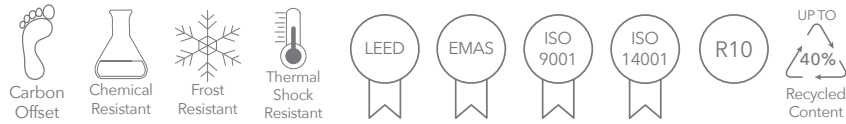

Other formats available

Other finishes available

Sizes available