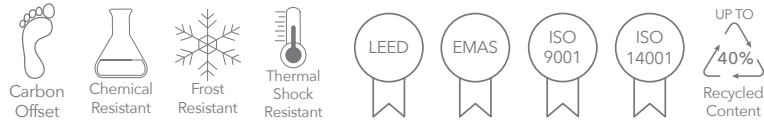

6.2.A(2)SP

Lots of finishes in lots of colours, and each tile with an eco-advantage. From lighter shades to deep, rich colours, there's versatility aplenty whatever the setting in our Volta Range thanks to multiple sizes and slip ratings. Some tiles include 40% pre-or-post consumer recycled content...but all carry impressive environmental certification.

Semi-Polished

Properties

Other formats available

Other finishes available

Sizes available

MOBILE SAMPLE LIBRARY REFERENCE

Stone Look
High Slip
Porcelain

www.ecofriendlytiles.co.uk