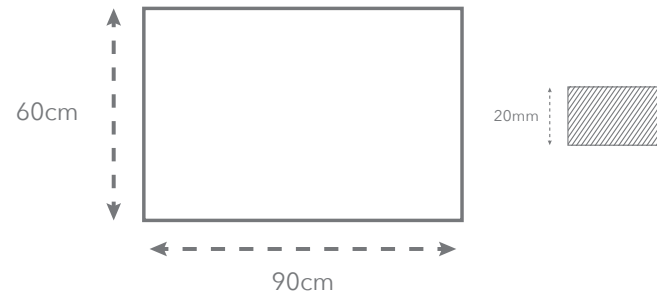

Sizes available

MOBILE SAMPLE LIBRARY REFERENCE

Stone Look
Paver
Porcelain

ECO FRIENDLY TILES®
The planet, covered

www.ecofriendlytiles.co.uk

Eco Friendly Tiles Ltd
Ground Floor, Solon House
40a Peterborough Road
London
SW6 3BN

0844 980 2233
info@ecofriendlytiles.co.uk