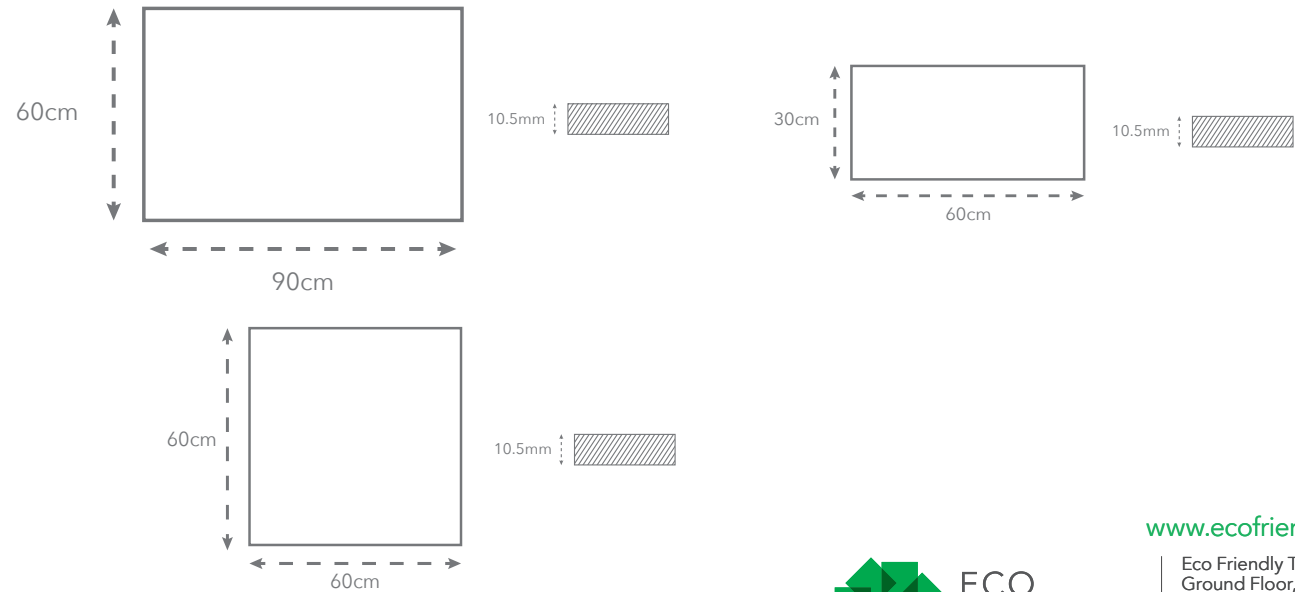

Sizes available

MOBILE SAMPLE LIBRARY REFERENCE

Stone Look
Honed
Porcelain

ECO FRIENDLY TILES®
The planet, covered

www.ecofriendlytiles.co.uk

Eco Friendly Tiles Ltd
Ground Floor, Solon House
40a Peterborough Road
London
SW6 3BN

0844 980 2233
info@ecofriendlytiles.co.uk