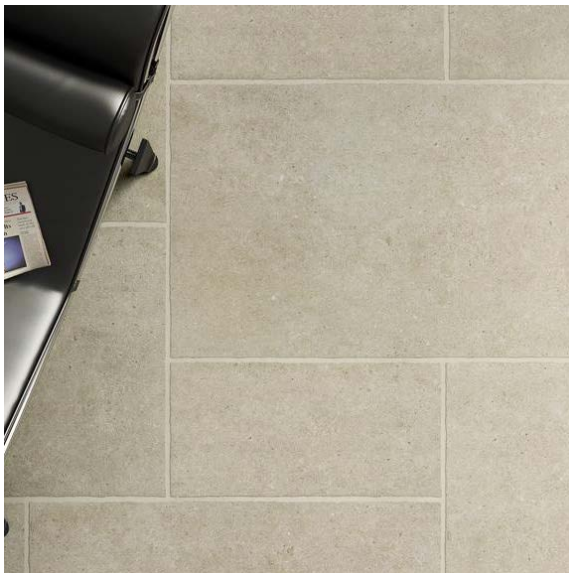

VT.153H

Our Cascade Range for Floor & Wall comes in hundreds of different designs, colours, slip ratings and finishes. Much of the range is accredited to rigorous eco-friendly standards (including LEED/BREEAM etc) to help specifiers meet the sustainability goals of their clients.

Honed

Properties

Other formats available

Mosaic

Other finishes available

Grip

Natural

Sizes available