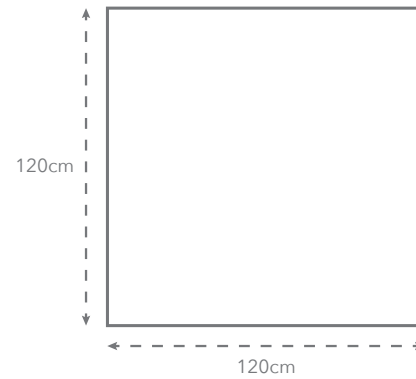

MOBILE SAMPLE LIBRARY REFERENCE

Stone Look
Polished
Porcelain

www.ecofriendlytiles.co.uk

ECO FRIENDLY TILES®
The planet, covered

Eco Friendly Tiles Ltd
Ground Floor, Solon House
40a Peterborough Road
London
SW6 3BN
0844 980 2233
info@ecofriendlytiles.co.uk