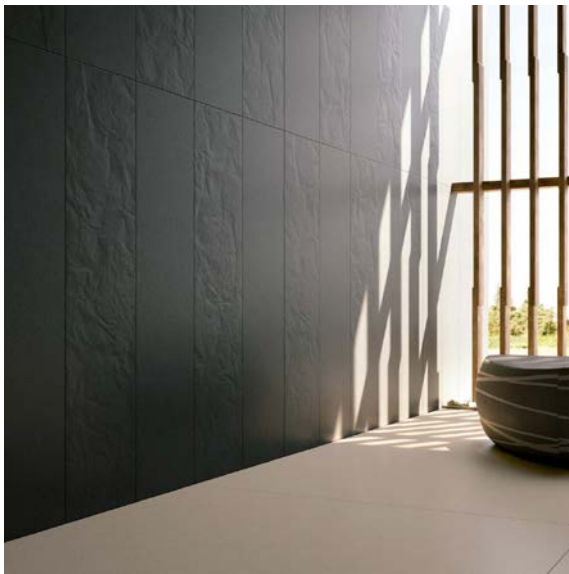

VT.50P

Our Cascade Range for Floor & Wall comes in hundreds of different designs, colours, slip ratings and finishes. Much of the range is accredited to rigorous eco-friendly standards (including LEED/BREEAM etc) to help specifiers meet the sustainability goals of their clients.