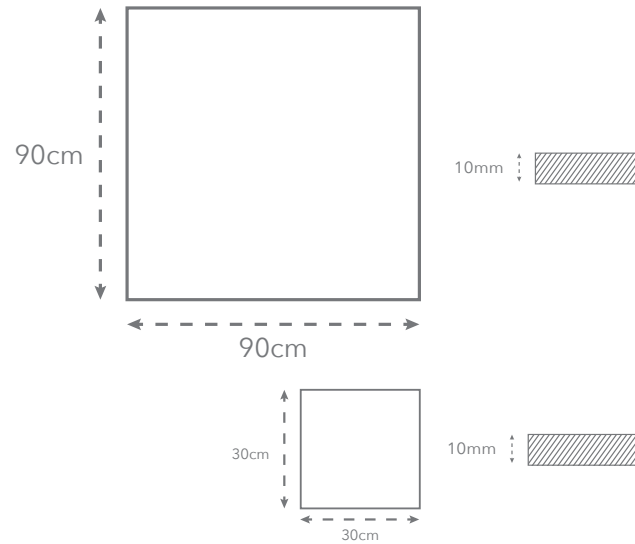

MOBILE SAMPLE LIBRARY REFERENCE

Concrete Look
High Slip Designer Series
Porcelain

ECO FRIENDLY TILES®
The planet, covered

www.ecofriendlytiles.co.uk

Eco Friendly Tiles Ltd
Ground Floor, Solon House
40a Peterborough Road
London
SW6 3BN

0844 980 2233
info@ecofriendlytiles.co.uk