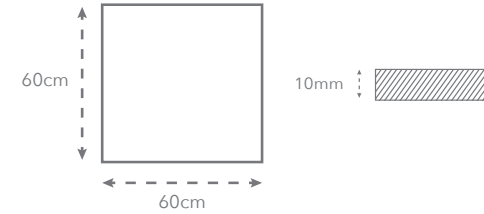

Natural

Properties

Other formats available

Other finishes

Sizes available

MOBILE SAMPLE LIBRARY REFERENCE

Concrete Look
High Slip
Porcelain

www.ecofriendlytiles.co.uk