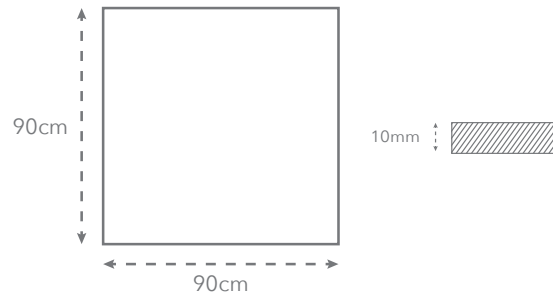

Natural

Properties

Other formats available

Other finishes

Sizes available

MOBILE SAMPLE LIBRARY REFERENCE

Concrete Look
High Slip
Porcelain

www.ecofriendlytiles.co.uk