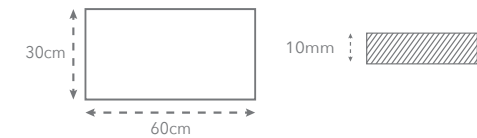

Natural

Properties

Other formats available

Other finishes

Sizes available

MOBILE SAMPLE LIBRARY REFERENCE

Concrete Look
High Slip
Porcelain

www.ecofriendlytiles.co.uk