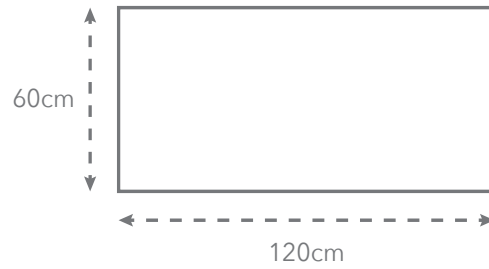

Natural

Properties

Other formats available

Other finishes

Sizes available

MOBILE SAMPLE LIBRARY REFERENCE

Concrete Look
High Slip
Porcelain

www.ecofriendlytiles.co.uk