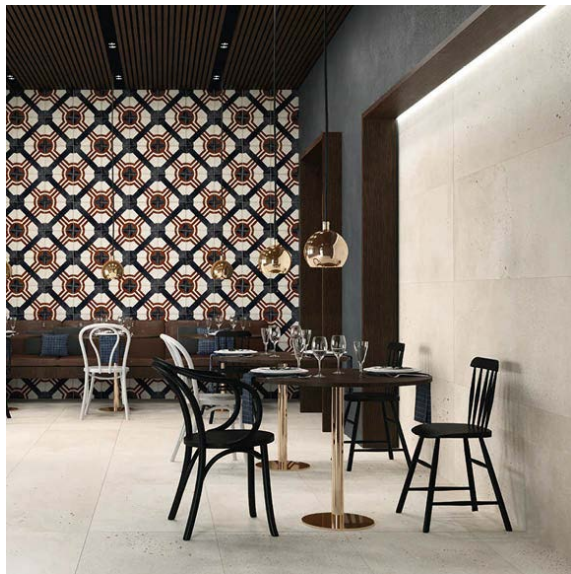

# VT.396

Our Cascade Range for Floor & Wall comes in hundreds of different designs, colours, slip ratings and finishes. Much of the range is accredited to rigorous eco-friendly standards (including LEED/BREEAM etc) to help specifiers meet the sustainability goals of their clients.