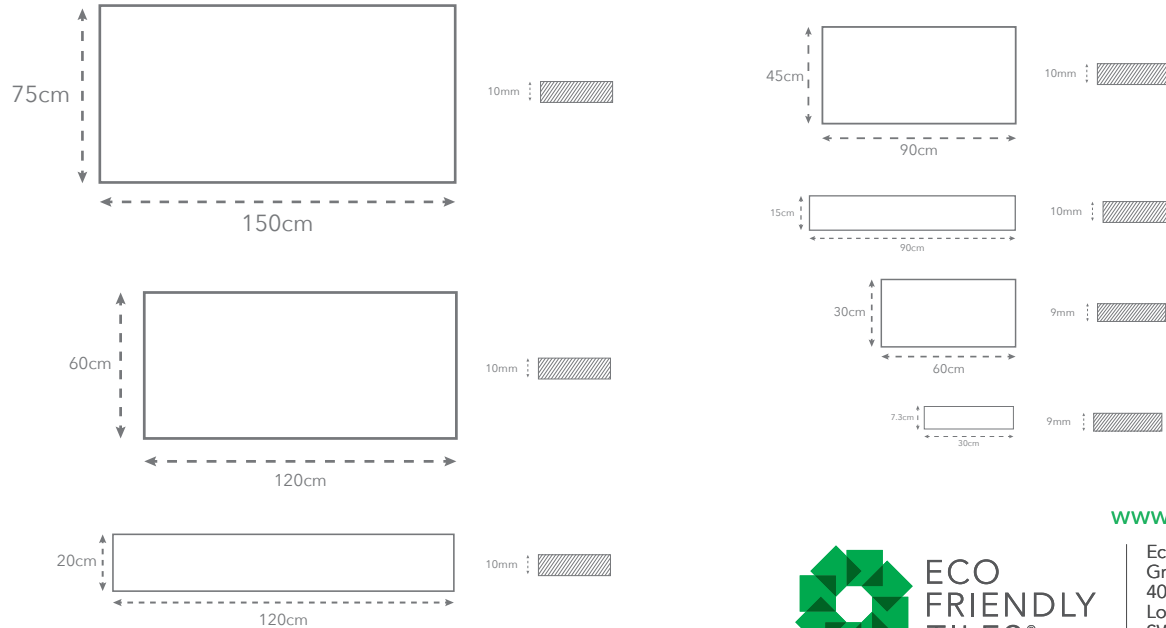

MOBILE SAMPLE LIBRARY REFERENCE

Stone Look
High Slip
Porcelain

www.ecofriendlytiles.co.uk

Eco Friendly Tiles Ltd
Ground Floor, Solon House
40a Peterborough Road
London
SW6 3BN
0844 980 2233
info@ecofriendlytiles.co.uk