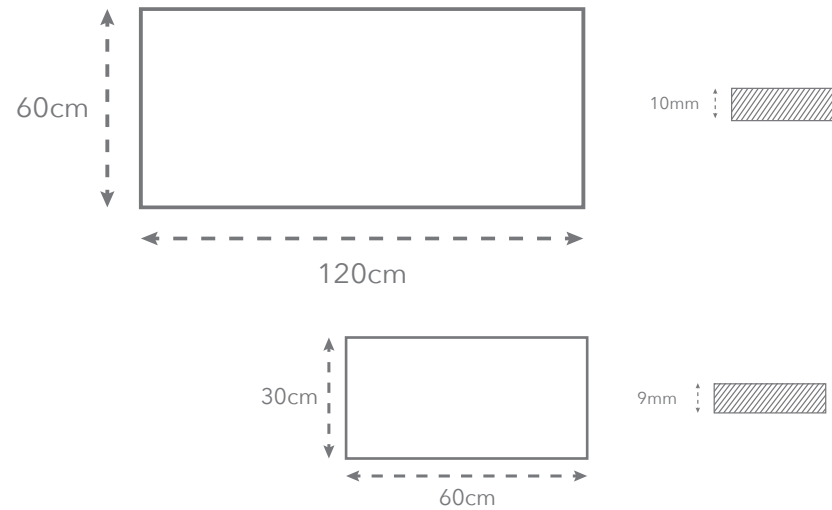

MOBILE SAMPLE LIBRARY REFERENCE

Stone Look
High Slip
Porcelain

ECO FRIENDLY TILES®
The planet, covered

www.ecofriendlytiles.co.uk

Eco Friendly Tiles Ltd
Ground Floor, Solon House
40a Peterborough Road
London
SW6 3BN

0844 980 2233
info@ecofriendlytiles.co.uk