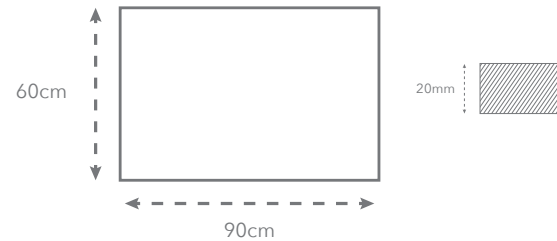

Grip

Properties

Other formats available

Other finishes available

Sizes available

MOBILE SAMPLE LIBRARY REFERENCE

Stone Look
High Slip Paver
Porcelain

ECO FRIENDLY TILES®
The planet, covered