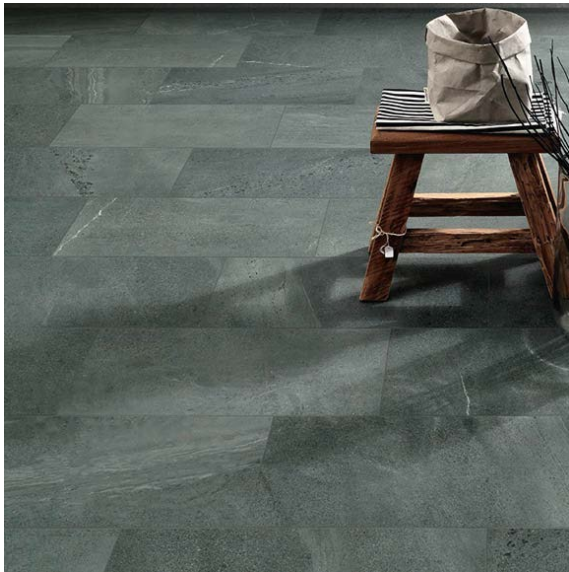

VT.366PAV

Our Cascade Range for Floor & Wall comes in hundreds of different designs, colours, slip ratings and finishes. Much of the range is accredited to rigorous eco-friendly standards (including LEED/BREEAM etc) to help specifiers meet the sustainability goals of their clients.

Grip

Properties

Other formats available

Other finishes available

Sizes available

MOBILE SAMPLE LIBRARY REFERENCE

Stone Look
High Slip Paver
Porcelain

ECO FRIENDLY TILES®
The planet, covered