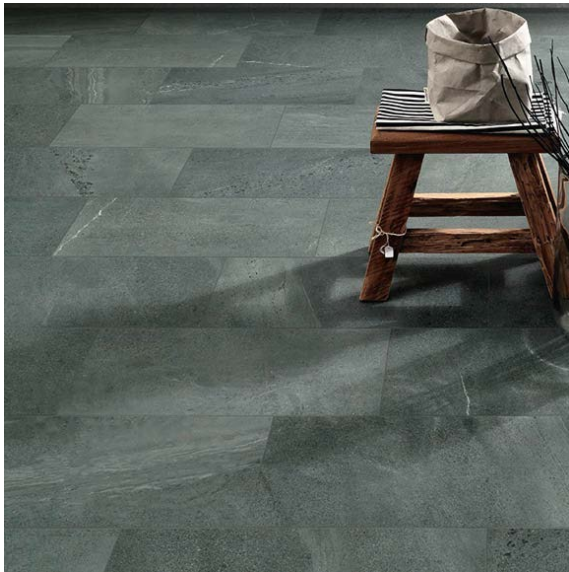

VT.366G

Our Cascade Range for Floor & Wall comes in hundreds of different designs, colours, slip ratings and finishes. Much of the range is accredited to rigorous eco-friendly standards (including LEED/BREEAM etc) to help specifiers meet the sustainability goals of their clients.

Grip

Properties

Other formats available

Other finishes available

Sizes available

MOBILE SAMPLE LIBRARY REFERENCE

Stone Look
High Slip
Porcelain

ECO FRIENDLY TILES®
The planet, covered