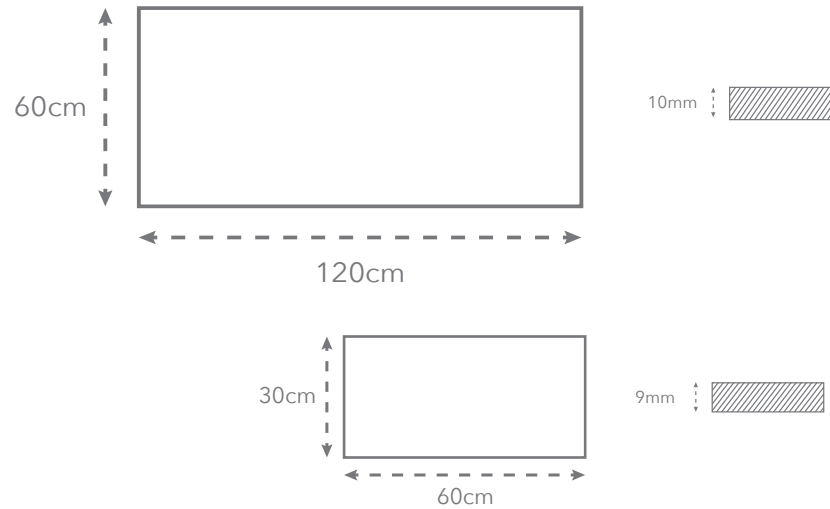

MOBILE SAMPLE LIBRARY REFERENCE

Stone Look
High Slip
Porcelain

ECO FRIENDLY TILES®
The planet, covered

www.ecofriendlytiles.co.uk

Eco Friendly Tiles Ltd
Ground Floor, Solon House
40a Peterborough Road
London
SW6 3BN

0844 980 2233
info@ecofriendlytiles.co.uk