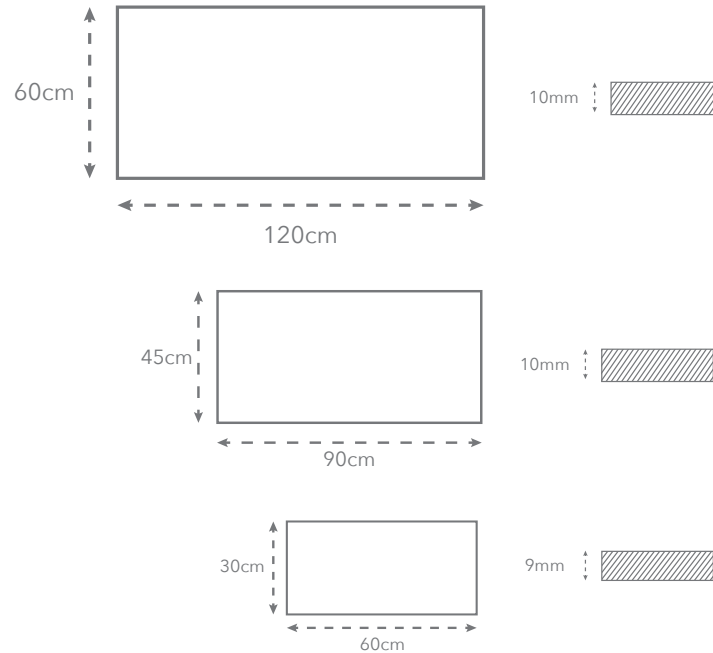

Semi-polished

Properties

Other formats available

Other finishes available

Sizes available

MOBILE SAMPLE LIBRARY REFERENCE
 Stone Look
 Semi-Polished
 Porcelain

www.ecofriendlytiles.co.uk

Eco Friendly Tiles Ltd
 Ground Floor, Solon House
 40a Peterborough Road
 London
 SW6 3BN
 0844 980 2233
 info@ecofriendlytiles.co.uk