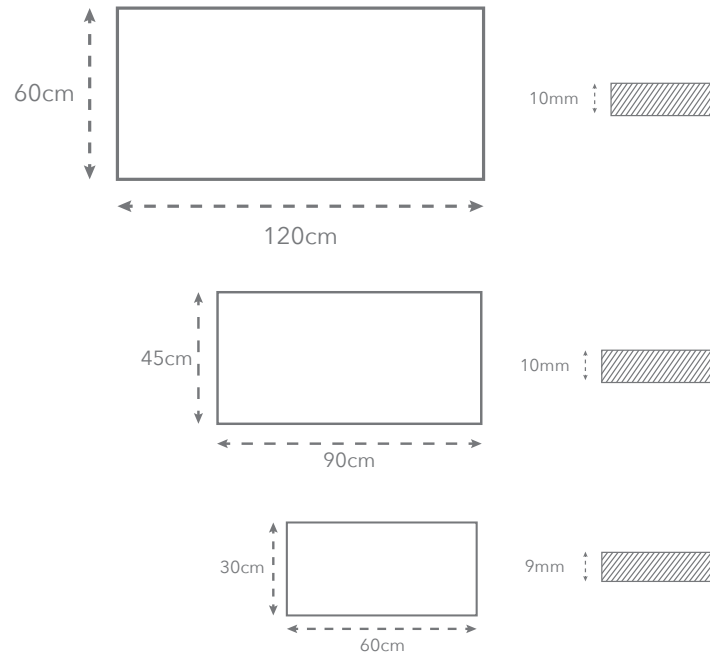

Semi-polished

Properties

Other formats available

Other finishes available

Sizes available

MOBILE SAMPLE LIBRARY REFERENCE
Stone Look
Semi-Polished
Porcelain

www.ecofriendlytiles.co.uk

Eco Friendly Tiles Ltd
Ground Floor, Solon House
40a Peterborough Road
London
SW6 3BN