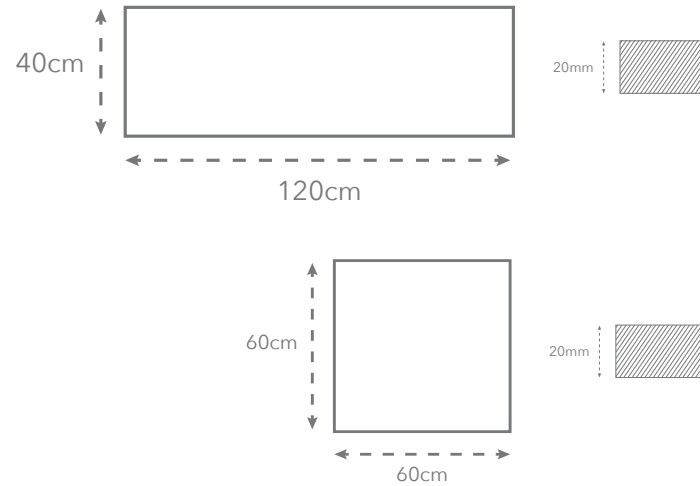

Grip

Properties

Other formats

Other finishes

Sizes available

MOBILE SAMPLE LIBRARY REFERENCE

Wood Look
High Slip Paver
Porcelain

ECO FRIENDLY TILES®
The planet, covered