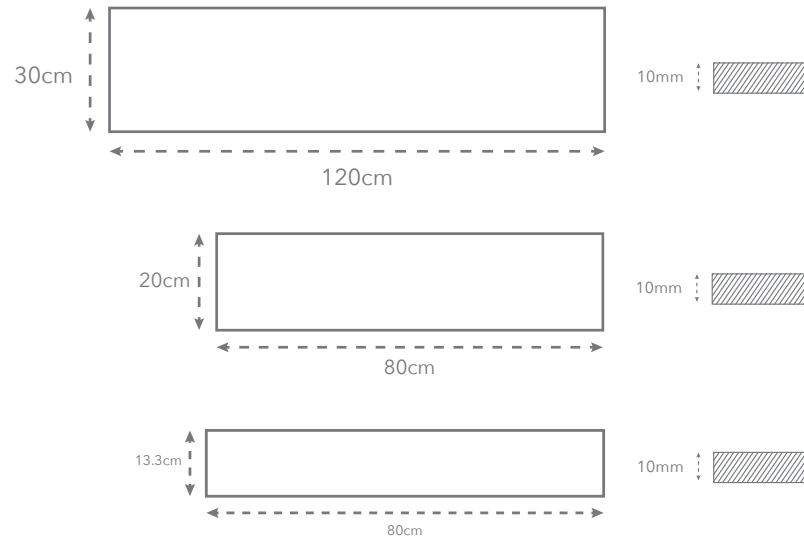

MOBILE SAMPLE LIBRARY REFERENCE

Wood Look
High Slip
Porcelain

ECO FRIENDLY TILES®
The planet, covered

www.ecofriendlytiles.co.uk

Eco Friendly Tiles Ltd
Ground Floor, Solon House
40a Peterborough Road
London
SW6 3BN

0844 980 2233
info@ecofriendlytiles.co.uk