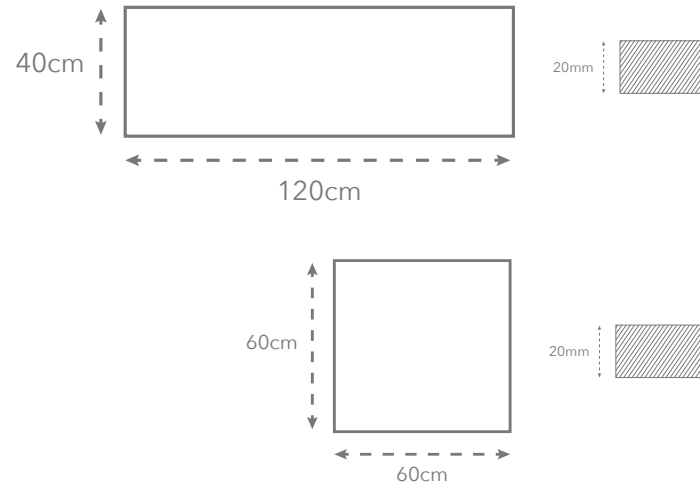

MOBILE SAMPLE LIBRARY REFERENCE
 Wood Look
High Slip Paver
Porcelain

www.ecofriendlytiles.co.uk

Eco Friendly Tiles Ltd
Ground Floor, Solon House
40a Peterborough Road
London
SW6 3BN
0844 980 2233
info@ecofriendlytiles.co.uk