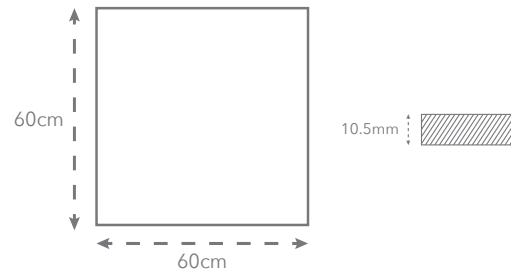

### Sizes available

MOBILE SAMPLE LIBRARY REFERENCE

Stone Look  
High Slip  
Porcelain

[www.ecofriendlytiles.co.uk](http://www.ecofriendlytiles.co.uk)

**ECO FRIENDLY TILES®**  
*The planet, covered*

Eco Friendly Tiles Ltd  
Ground Floor, Solon House  
40a Peterborough Road  
London  
SW6 3BN  
0844 980 2233  
info@ecofriendlytiles.co.uk