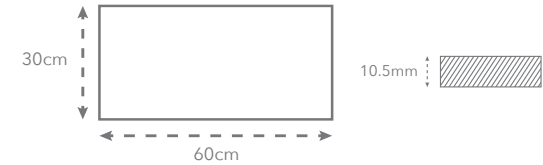

### Sizes available

MOBILE SAMPLE LIBRARY REFERENCE

Stone Look  
High Slip  
Porcelain

[www.ecofriendlytiles.co.uk](http://www.ecofriendlytiles.co.uk)

**ECO FRIENDLY TILES®**  
*The planet, covered*

Eco Friendly Tiles Ltd  
Ground Floor, Solon House  
40a Peterborough Road  
London  
SW6 3BN  
0844 980 2233  
info@ecofriendlytiles.co.uk