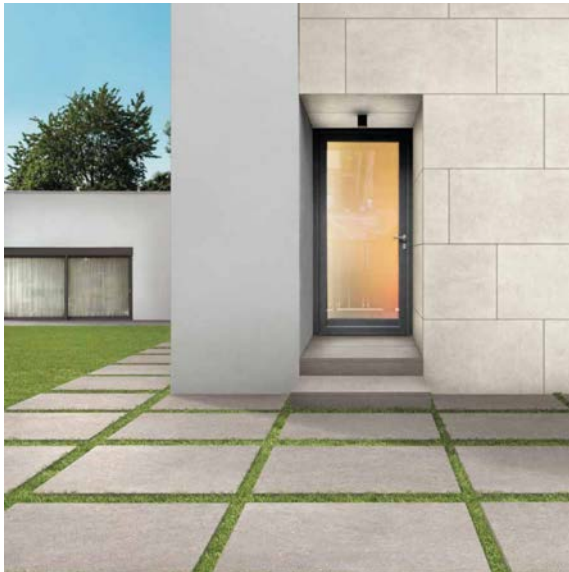

Sizes available

MOBILE SAMPLE LIBRARY REFERENCE

Stone Look
High Slip
Porcelain

ECO FRIENDLY TILES®
The planet, covered

www.ecofriendlytiles.co.uk

Eco Friendly Tiles Ltd
Ground Floor, Solon House
40a Peterborough Road
London
SW6 3BN

0844 980 2233
info@ecofriendlytiles.co.uk