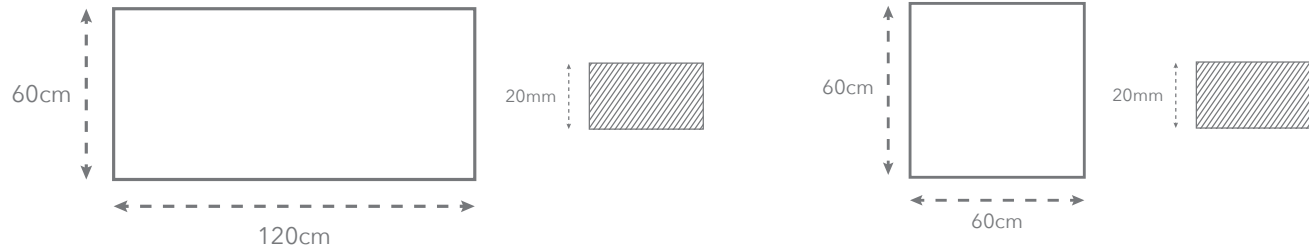

### Sizes available

MOBILE SAMPLE LIBRARY REFERENCE

Concrete Look  
High Slip, GresGrip™  
Porcelain

[www.ecofriendlytiles.co.uk](http://www.ecofriendlytiles.co.uk)

Eco Friendly Tiles Ltd  
Ground Floor, Solon House  
40a Peterborough Road  
London  
SW6 3BN