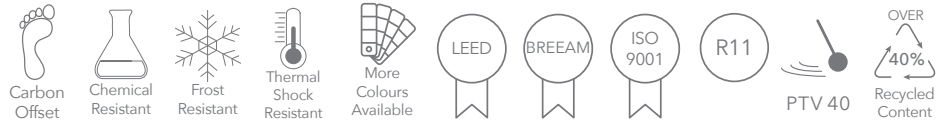

GresGrip™ Natural

Properties

Other formats available

Other finishes available

Sizes available