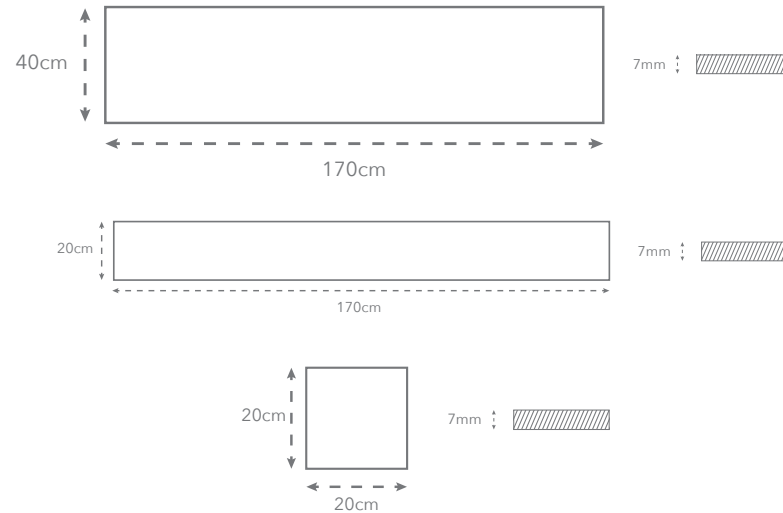

Sizes available

MOBILE SAMPLE LIBRARY REFERENCE

Wood Look
Polished
Porcelain

ECO FRIENDLY TILES®
The planet, covered

www.ecofriendlytiles.co.uk

Eco Friendly Tiles Ltd
Ground Floor, Solon House
40a Peterborough Road
London
SW6 3BN

0844 980 2233
info@ecofriendlytiles.co.uk