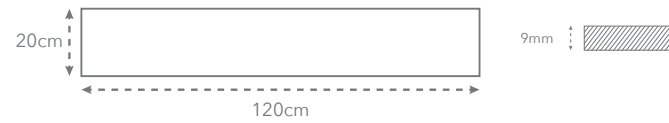

Grip

Properties

Other formats available

Other finishes available

Natural

Sizes available

MOBILE SAMPLE LIBRARY REFERENCE

Wood Look
High Slip
Porcelain