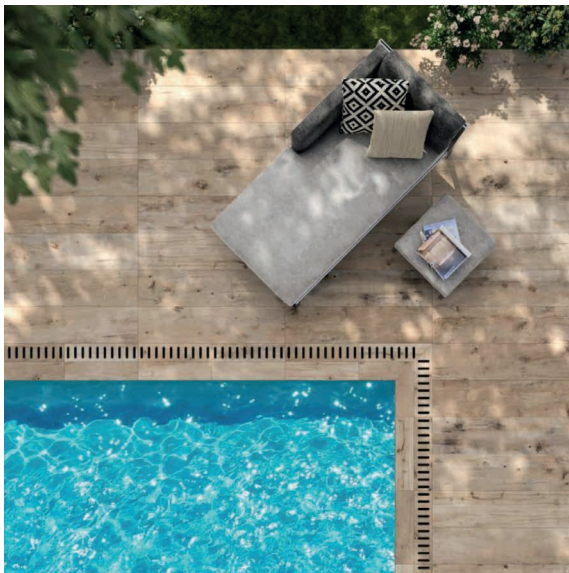

VT.505PAV

Our Cascade Range for Floor & Wall comes in hundreds of different designs, colours, slip ratings and finishes. Much of the range is accredited to rigorous eco-friendly standards (including LEED/BREEAM etc) to help specifiers meet the sustainability goals of their clients.

Grip

Properties

Other formats available

Solid

Other finishes available

Natural

Sizes available

MOBILE SAMPLE LIBRARY REFERENCE