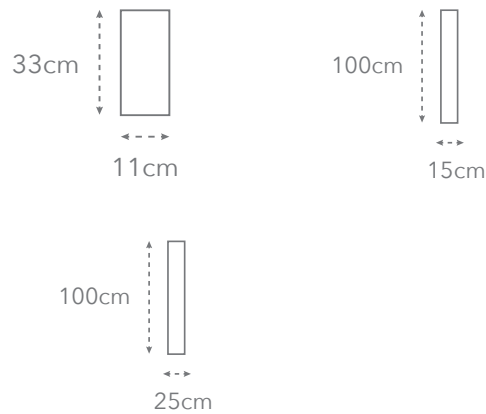

Natural

Properties

Other formats available

Other finishes available

Sizes available

Thickness available

MOBILE SAMPLE LIBRARY REFERENCE

Wood Look
High Slip
BREEAM/LEED