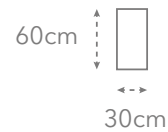

Sizes available

Thickness available

9.5mm

MOBILE SAMPLE LIBRARY REFERENCE

Stone look
High Slip

<http://www.ecofriendlytiles.co.uk>

ECO FRIENDLY TILES®
The planet, covered

Eco Friendly Tiles Limited
Ground Floor, Solon House
40a Peterborough Road
London
SW6 3BN