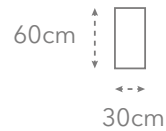

Sizes available

Thickness available

9.5mm

MOBILE SAMPLE LIBRARY REFERENCE

Stone look
High Slip

<http://www.ecofriendlytiles.co.uk>

ECO FRIENDLY TILES®
The planet, covered

Eco Friendly Tiles Limited
Ground Floor, Solon House
40a Peterborough Road
London
SW6 3BN
0844 980 2233
info@ecofriendlytiles.co.uk
ecofriendlytiles.co.uk