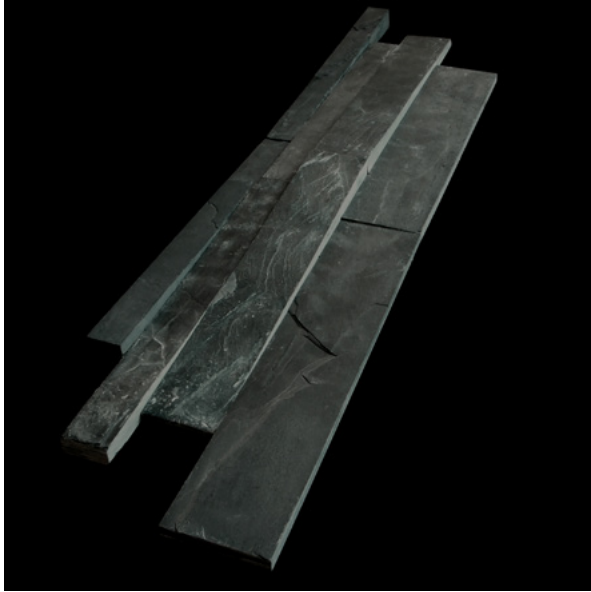

24BBMCL3 - V-Parallel - Sutra Black

Multiple shades with unlimited design opportunities - our V-Parallel mesh-backed tile creates the dynamic between wedge shaped and flat surfaces, offering stunning linear cladding for feature walls.

Dimensions

SIDE

TOP

Properties

Frost Resistant

Carbon Offset

More colours available

Thermal Shock Resistant