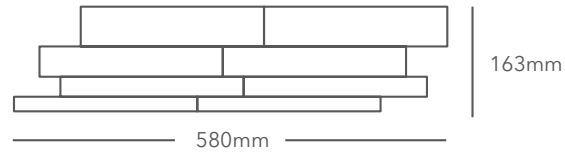

24BBMCL3 - V-Parallel - Sutra Black

Multiple shades with unlimited design opportunities - our V-Parallel mesh-backed tile creates the dynamic between wedge shaped and flat surfaces, offering stunning linear cladding for feature walls.

Dimensions

SIDE

TOP

Properties

Frost Resistant

Carbon Offset

More colours available

Thermal Shock Resistant