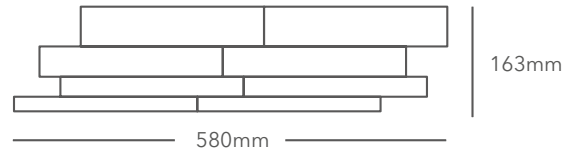

23DGDCL3 - V-Parallel - Golden Slate

Multiple shades with unlimited design opportunities - our V-Parallel mesh-backed tile creates the dynamic between wedge shaped and flat surfaces, offering stunning linear cladding for feature walls.

Dimensions

SIDE

TOP

Properties

Frost Resistant

Carbon Offset

More colours available

Thermal Shock Resistant