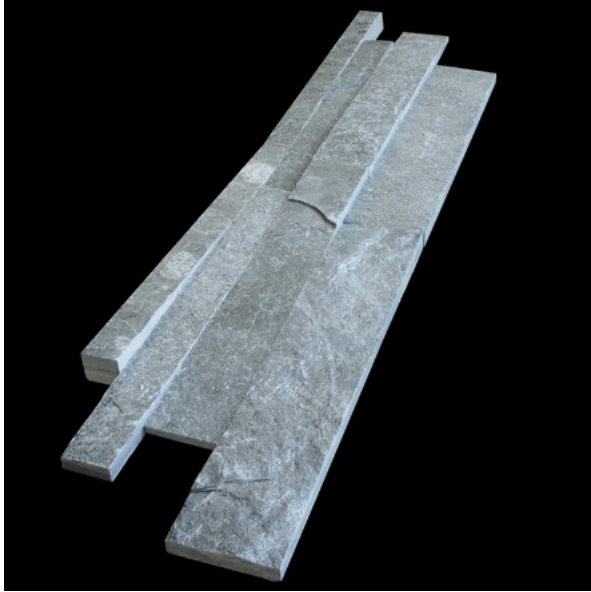

# 23AQSCL3 - V-Parallel - Silver Quartz

Multiple shades with unlimited design opportunities - our V-Parallel mesh-backed tile creates the dynamic between wedge shaped and flat surfaces, offering stunning linear cladding for feature walls.

## Dimensions

SIDE

TOP

## Properties

Frost Resistant

Carbon Offset

More colours available

Thermal Shock Resistant

Pre Consumer Recycled Content