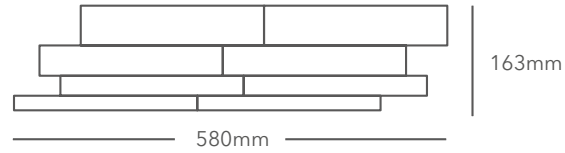

# 23AQSCL3 - V-Parallel - Silver Quartz

Multiple shades with unlimited design opportunities - our V-Parallel mesh-backed tile creates the dynamic between wedge shaped and flat surfaces, offering stunning linear cladding for feature walls.

## Dimensions

SIDE

TOP