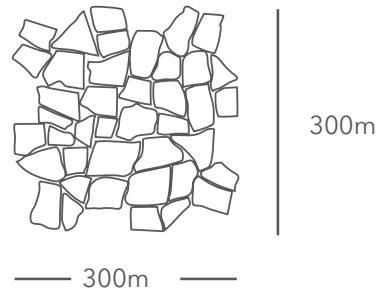

# 13BMXI3 - Random Tile, Tan Marble

Make your space unique with a dramatic design statement. Our random shaped and sized stones create customized tiles that interlock seamlessly to cover any area, ensuring that your project has a real stamp of individuality and originality. Each stone is hand positioned to ensure each mesh backed tile interlocks with the next. Stones are calibrated to be smooth and level underfoot.

## Dimensions

SIDE

TOP

## Properties

Frost Resistant

Carbon Offset

More colours available

Thermal Shock Resistant

Pre Consumer Recycled Content