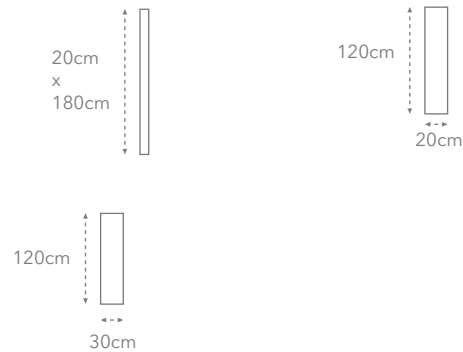

Natural

Properties

Other formats available

Other finishes available

Sizes available

Thickness available

MOBILE SAMPLE LIBRARY REFERENCE

High Slip
Bre-A/LEED
Lights & Whites