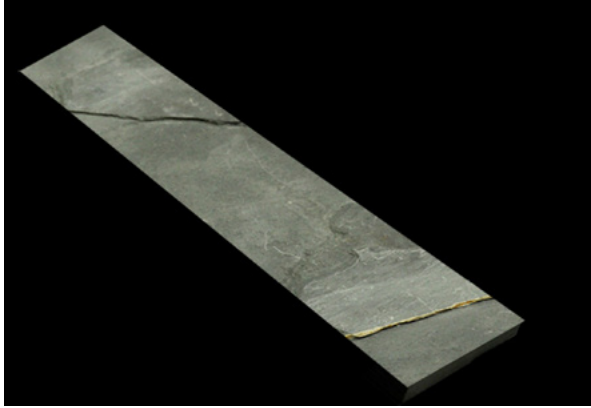

24BBMCS1 - Strip Cladding - Sutra Black

With its finished look of a solid stone wall, the versatility of our natural stone Strip Cladding fulfills its potential by bringing stunning designs to life. Each stone is hand selected for texture and colour to create an exceptional surface, with natural highlights producing an amazing effect across all lighting conditions. Depending on the required effect, Strip Cladding is installed grout-free but can also take a traditional grout line.

Dimensions

SIDE

TOP

Properties

Frost Resistant

Carbon Offset

More colours available

Thermal Shock Resistant