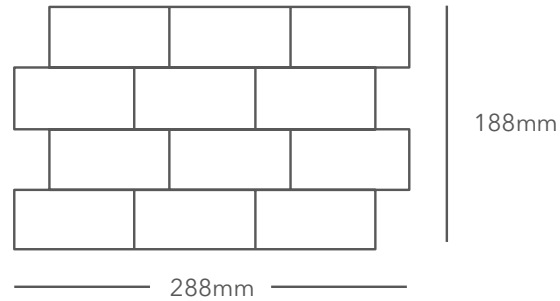

24A2BMMW2 - New Wave - Sutra Black

A new design for a unique effect. This range uses single honed stone squares in place of wedge pairs to create smooth, stunning relief patterns in natural or artificial light. A mosaic with feature wall written all over it!

Dimensions

SIDE

TOP

Properties

Frost Resistant

Carbon Offset

More colours available

Thermal Shock Resistant