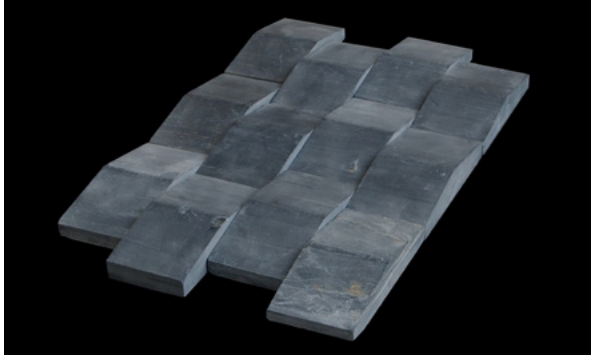

24A2BMMW2 - New Wave - Sutra Black

A new design for a unique effect. This range uses single honed stone squares in place of wedge pairs to create smooth, stunning relief patterns in natural or artificial light. A mosaic with feature wall written all over it!

Dimensions

SIDE

TOP

Properties

Frost Resistant

Carbon Offset

More colours available

Thermal Shock Resistant