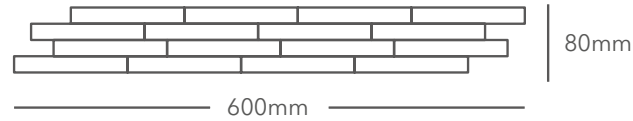

24A2BMCB3 - Crescent Mini Rustic - Sutra Black

A distinctively rugged design that contrasts with the subtler slope of its Rustic sibling, the Crescent Mini Rustic optimises the effect of shorter interlocks and meshed slender convex strips to mimic the natural profile and beauty of bamboo. Choose from Sandstone Mint, Quartz Silver and Sutra Black for an undulating effect that brings life to any surface.

Dimensions

SIDE

TOP

FRONT

BACK

Properties

Frost Resistant

Carbon Offset