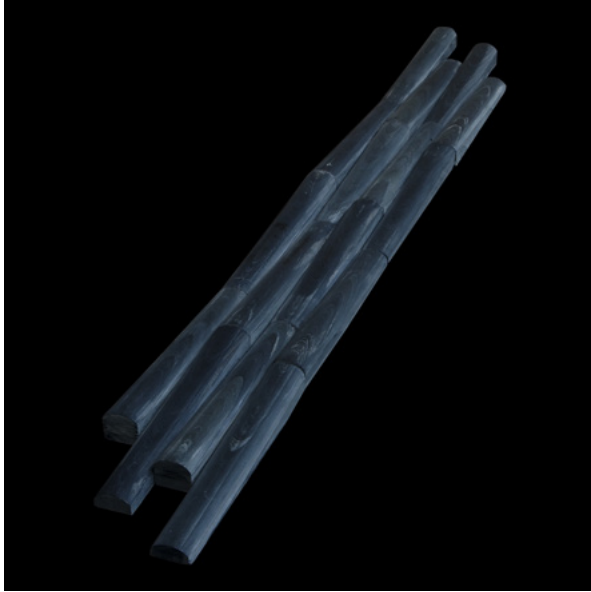

24A2BMCB3 - Crescent Mini Rustic - Sutra Black

A distinctively rugged design that contrasts with the subtler slope of its Rustic sibling, the Crescent Mini Rustic optimises the effect of shorter interlocks and meshed slender convex strips to mimic the natural profile and beauty of bamboo. Choose from Sandstone Mint, Quartz Silver and Sutra Black for an undulating effect that brings life to any surface.

Dimensions

SIDE

TOP

FRONT

BACK

Properties

Frost Resistant

Carbon Offset