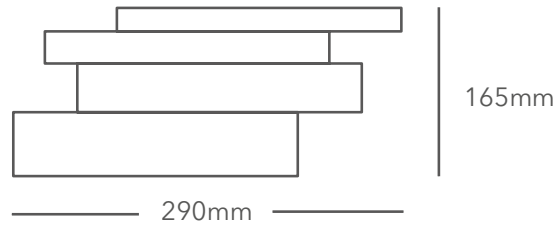

23DGDCL2 - Parallel Cladding - Golden Slate

For a true natural stone wall effect, look to the Parallel cladding range. By arranging varying widths of natural-face stone strips in an offset pattern, we've managed to create a natural and subtly distinctive surface. The slight variation in stone thickness adds real visual interest - and it's easy to install in both interior and exterior locations.

Dimensions

SIDE

TOP

Properties

Frost Resistant

Carbon Offset

More colours available

Thermal Shock Resistant