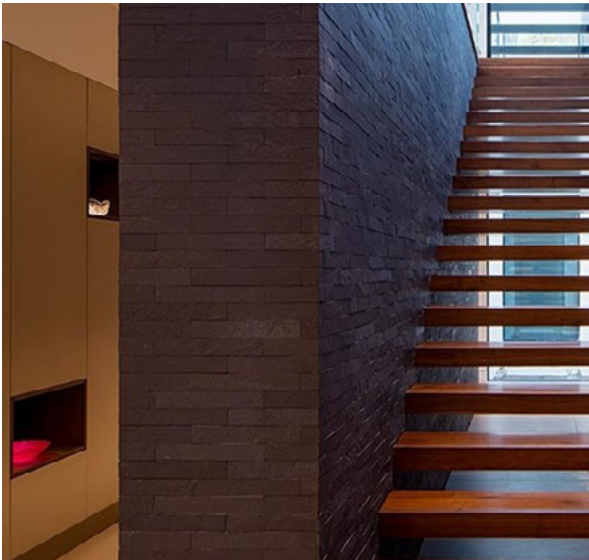

Slip Resistance

Frost Resistance

www.ecofriendlytiles.co.uk

ECO FRIENDLY TILES®
The planet, covered

Eco Friendly Tiles Ltd
Ground Floor, Solon House
40a Peterborough Road
London
SW6 3BN
0844 980 2233
info@ecofriendlytiles.co.uk
ecofriendlytiles.co.uk