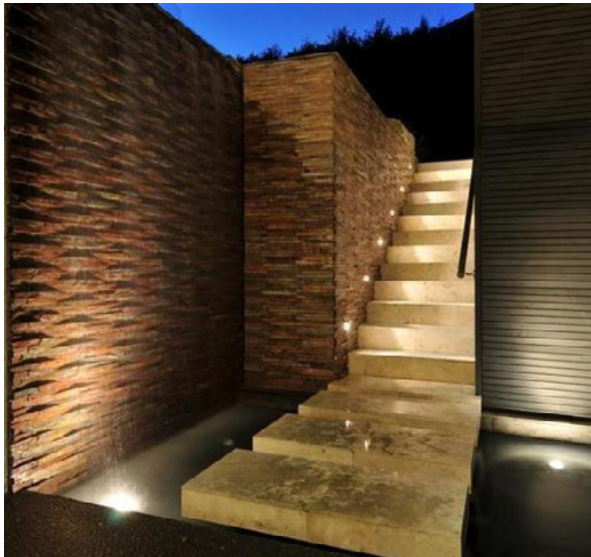

Slip Resistance

Frost Resistance

www.ecofriendlytiles.co.uk

ECO FRIENDLY TILES®
The planet, covered

Eco Friendly Tiles Ltd
Ground Floor, Solon House
40a Peterborough Road
London
SW6 3BN
0844 980 2233
info@ecofriendlytiles.co.uk
ecofriendlytiles.co.uk