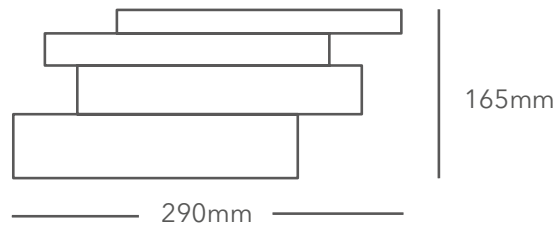

23AQ SCL2 - Parallel Cladding - Silver Quartz

For a true natural stone wall effect, look to the Parallel cladding range. By arranging varying widths of natural-face stone strips in an offset pattern, we've managed to create a natural and subtly distinctive surface. The slight variation in stone thickness adds real visual interest - and it's easy to install in both interior and exterior locations.

Dimensions

SIDE

TOP

Properties

Frost Resistant

Carbon Offset

More colours available

Thermal Shock Resistant