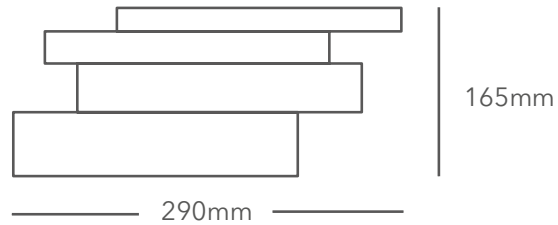

Properties

Frost Resistant

Carbon Offset

More colours available

Thermal Shock Resistant

Pre Consumer Recycled Content

Slip Resistance

Frost Resistance

www.ecofriendlytiles.co.uk

ECO FRIENDLY TILES®
The planet, covered

Eco Friendly Tiles Ltd
Ground Floor, Solon House
40a Peterborough Road
London
SW6 3BN
0844 980 2233
info@ecofriendlytiles.co.uk
ecofriendlytiles.co.uk