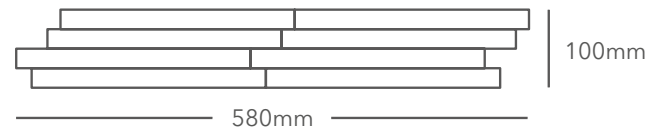

# 21DQSCB1- Crescent Rustic - Silver Quartz

The mesh-backed, bamboo-inspired Crescent Rustic design comes in slender matching pairs to create dynamic and stylish curved stone waves that look great laid horizontally or vertically. Ideal for a small area or a large feature wall and available in three shades – Sandstone Mint, Quartz Silver and Sutra Black - this is design with a simply mesmeric effect.

## Dimensions

SIDE

TOP

FRONT

BACK