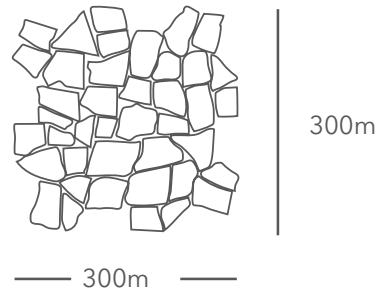

# 14AQXI3 - Random Tile, Quartz Mix

Make your space unique with a dramatic design statement. Our random shaped and sized stones create customized tiles that interlock seamlessly to cover any area, ensuring that your project has a real stamp of individuality and originality. Each stone is hand positioned to ensure each mesh backed tile interlocks with the next. Stones are calibrated to be smooth and level underfoot.

## Dimensions

SIDE

TOP

## Properties

Frost  
Resistant

Carbon  
Offset

More  
colours  
available

Thermal  
Shock  
Resistant

Pre  
Consumer  
Recycled  
Content