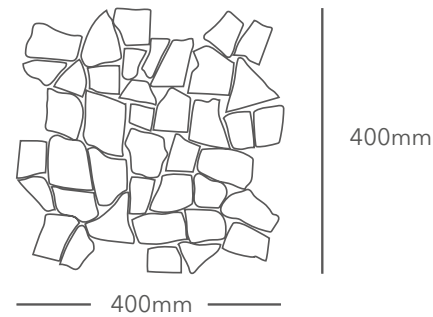

13BMXI5 - Large Random Tile, Tan Marble

The name says it all. They're large and the shape is random...but when these stones are interlocked, the effect is stunning and unique. Give your project a custom effect, without any compromise on quality. This robust performer is great for larger areas inside or out, on floors and on walls...where our 'low-grout' solution accentuates the stone and really provides the wow-factor. Each stone has been hand laid on mesh sheets to ensure each tile interlocks perfectly with the next, and they have been calibrated to be smooth and level underfoot.

Dimensions

SIDE

TOP

Properties

Frost Resistant

Carbon Offset

More colours available

Thermal Shock Resistant