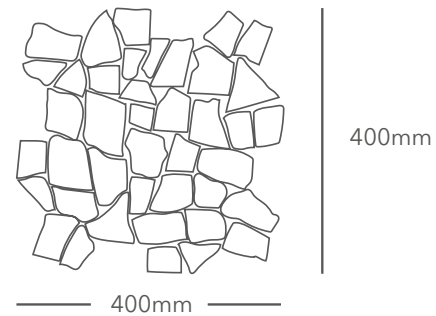

Properties

Frost Resistant

Carbon Offset

More colours available

Thermal Shock Resistant

Pre Consumer Recycled Content