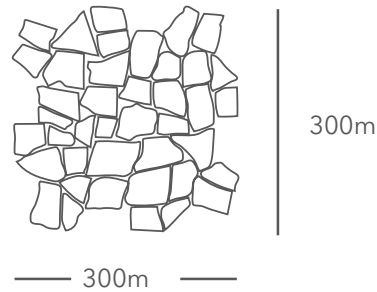

13AMBI3 - Random Tile, Beige Marble

Make your space unique with a dramatic design statement. Our random shaped and sized stones create customized tiles that interlock seamlessly to cover any area, ensuring that your project has a real stamp of individuality and originality. Each stone is hand positioned to ensure each mesh backed tile interlocks with the next. Stones are calibrated to be smooth and level underfoot.

Dimensions

SIDE

TOP

Properties

Frost Resistant

Carbon Offset

More colours available

Thermal Shock Resistant