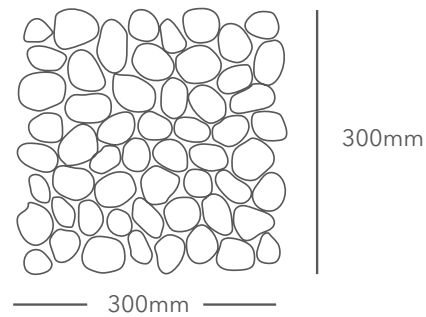

Also available as a 100 x 300mm Border Pebble in selected colours.

## Dimensions

SIDE

TOP