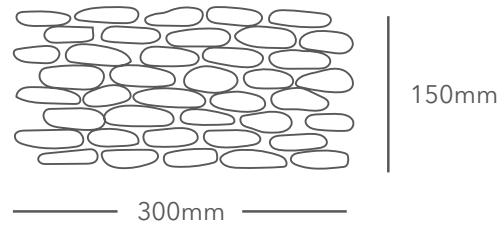

Properties

Frost Resistant

Carbon Offset

More colours available

Thermal Shock Resistant

Pre Consumer Recycled Content