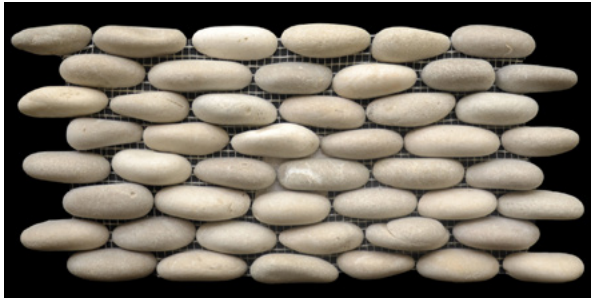

# 12APFV1 - Stacked Pebble, French Tan

With our Stacked Pebble, we've literally turned convention on its side. Instead of using the flat face of stone, we stack this pebble range with a side profile to create a unique contemporary look. So if you like your world horizontal - with uniform lines and varying heights - our Stacked pebble tile could be the perfect fit for water features, large area walls and a host of other indoor and outdoor applications.

## Dimensions

### SIDE

## Properties

Frost Resistant

Carbon Offset

More colours available

Thermal Shock Resistant

Pre Consumer Recycled Content