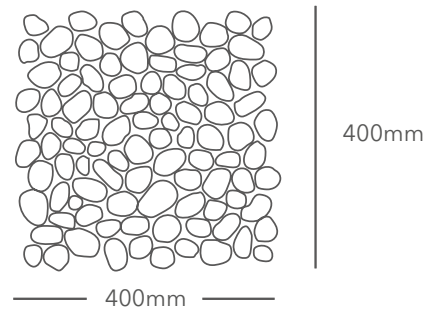

11ABWE4 - Standard Pebble, Bali White

Our Standard Pebble combines colour variation with multiple pebble sizes to create a natural and random surface through seamless interlocking. It's where cost effectiveness meets impressive quality - offering a transformational quality to larger projects such as driveways, paths, courtyards, shopping centres and public spaces.

Dimensions

SIDE

TOP

Properties

Frost Resistant

Carbon Offset

More colours available

Thermal Shock Resistant